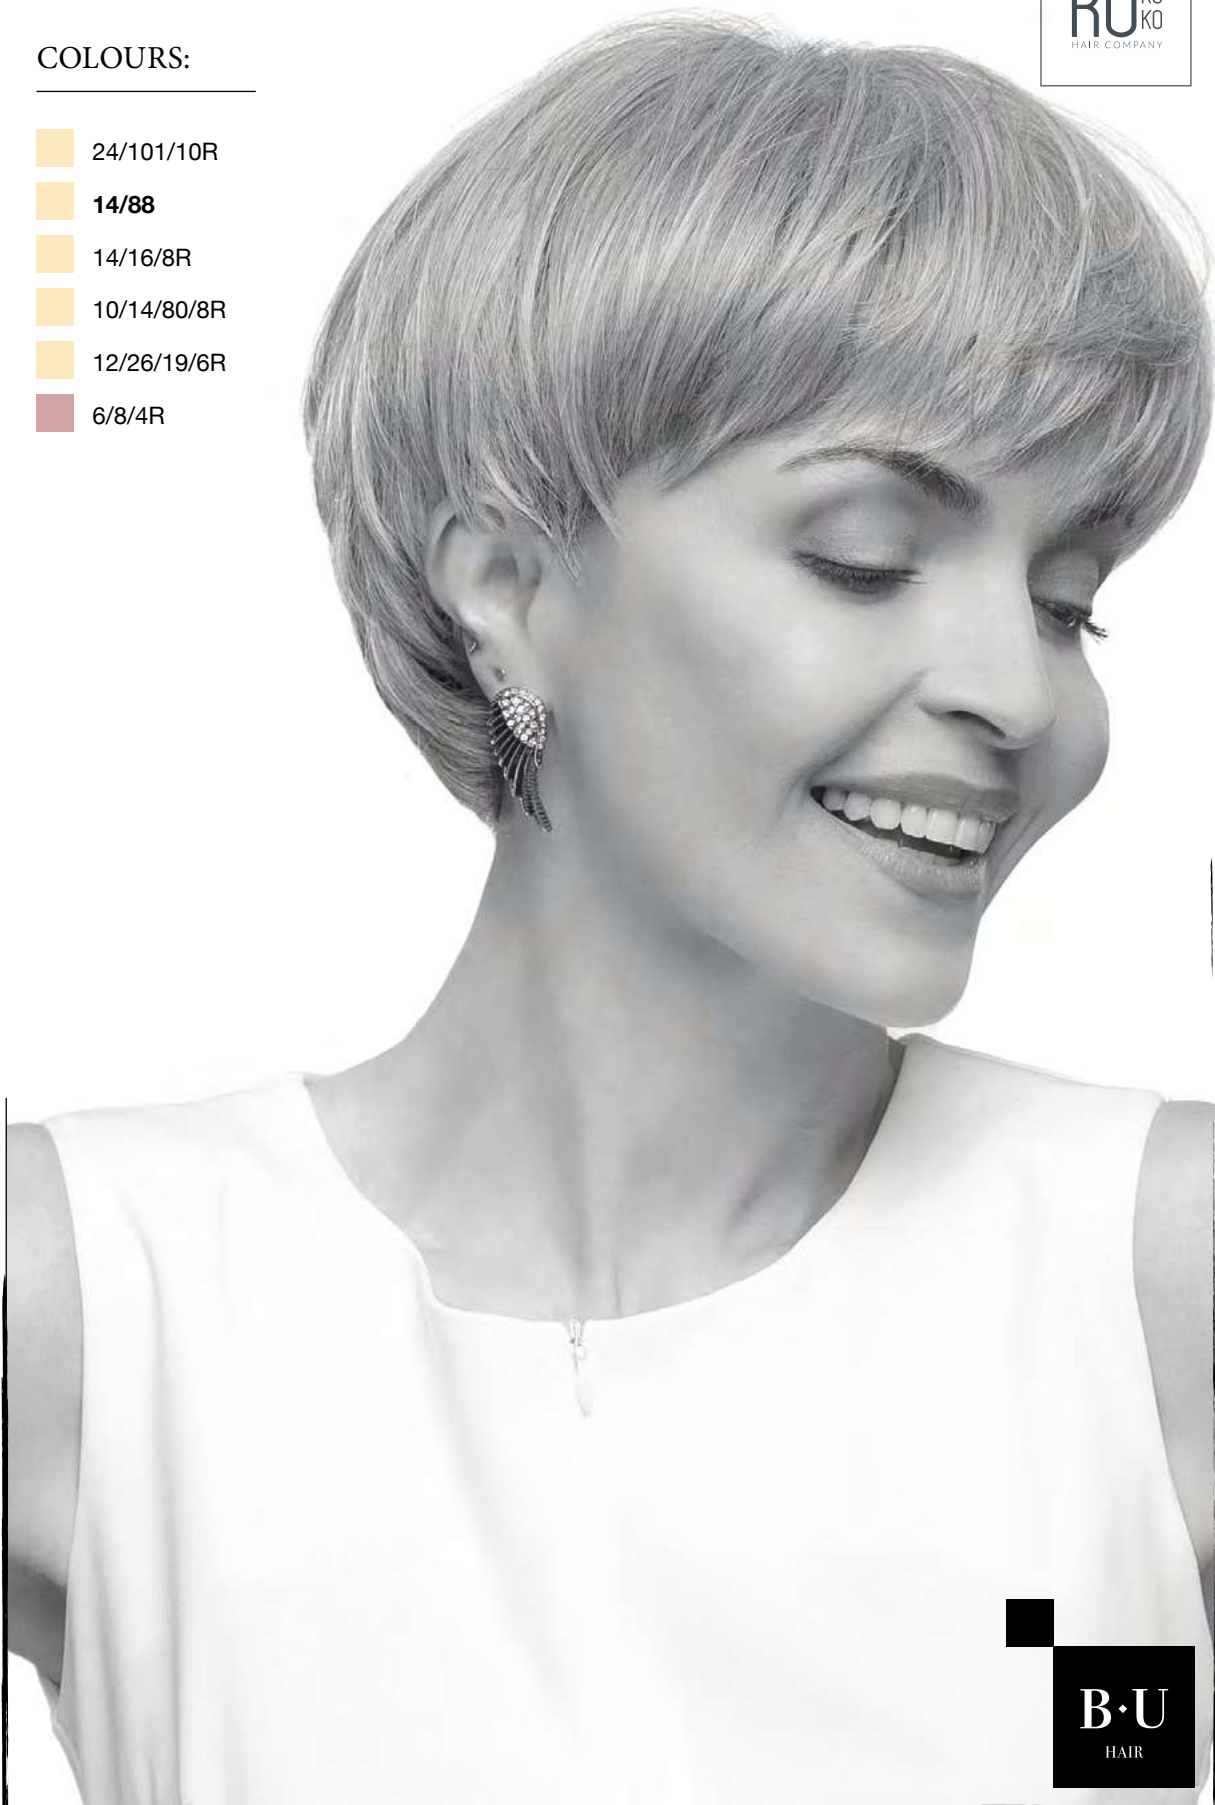

◆
BASE DETAILS:

LACE FRONT
MONO CROWN

Clever

RO^{KO}
KO
HAIR COMPANY

COLOURS:

- 24/101/10R
- 14/88
- 14/16/8R
- 10/14/80/8R
- 12/26/19/6R
- 6/8/4R

B·U
HAIR

BU • HAIR