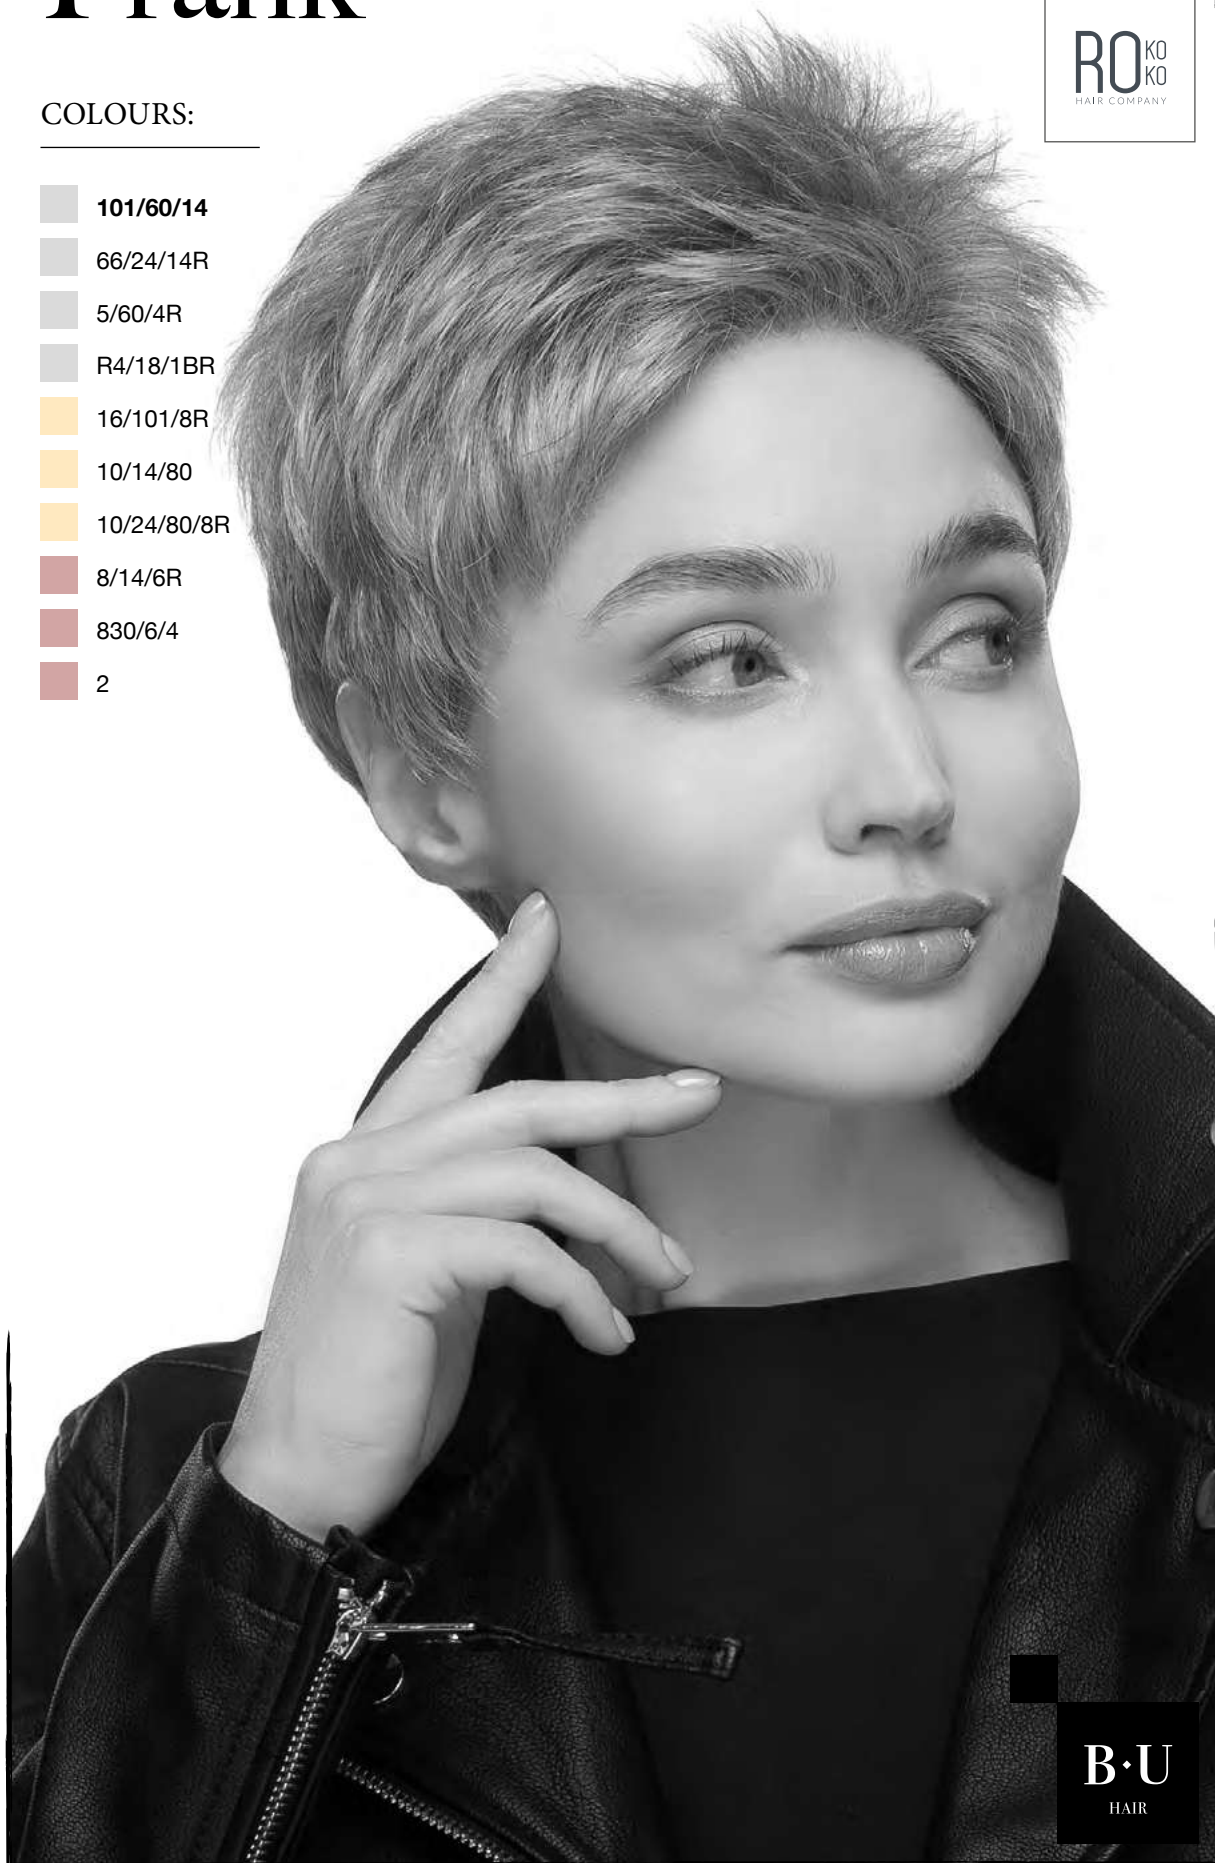

Frank

RO^{KO}
KO
HAIR COMPANY

COLOURS:

- 101/60/14
- 66/24/14R
- 5/60/4R
- R4/18/1BR
- 16/101/8R
- 10/14/80
- 10/24/80/8R
- 8/14/6R
- 830/6/4
- 2

B·U
HAIR