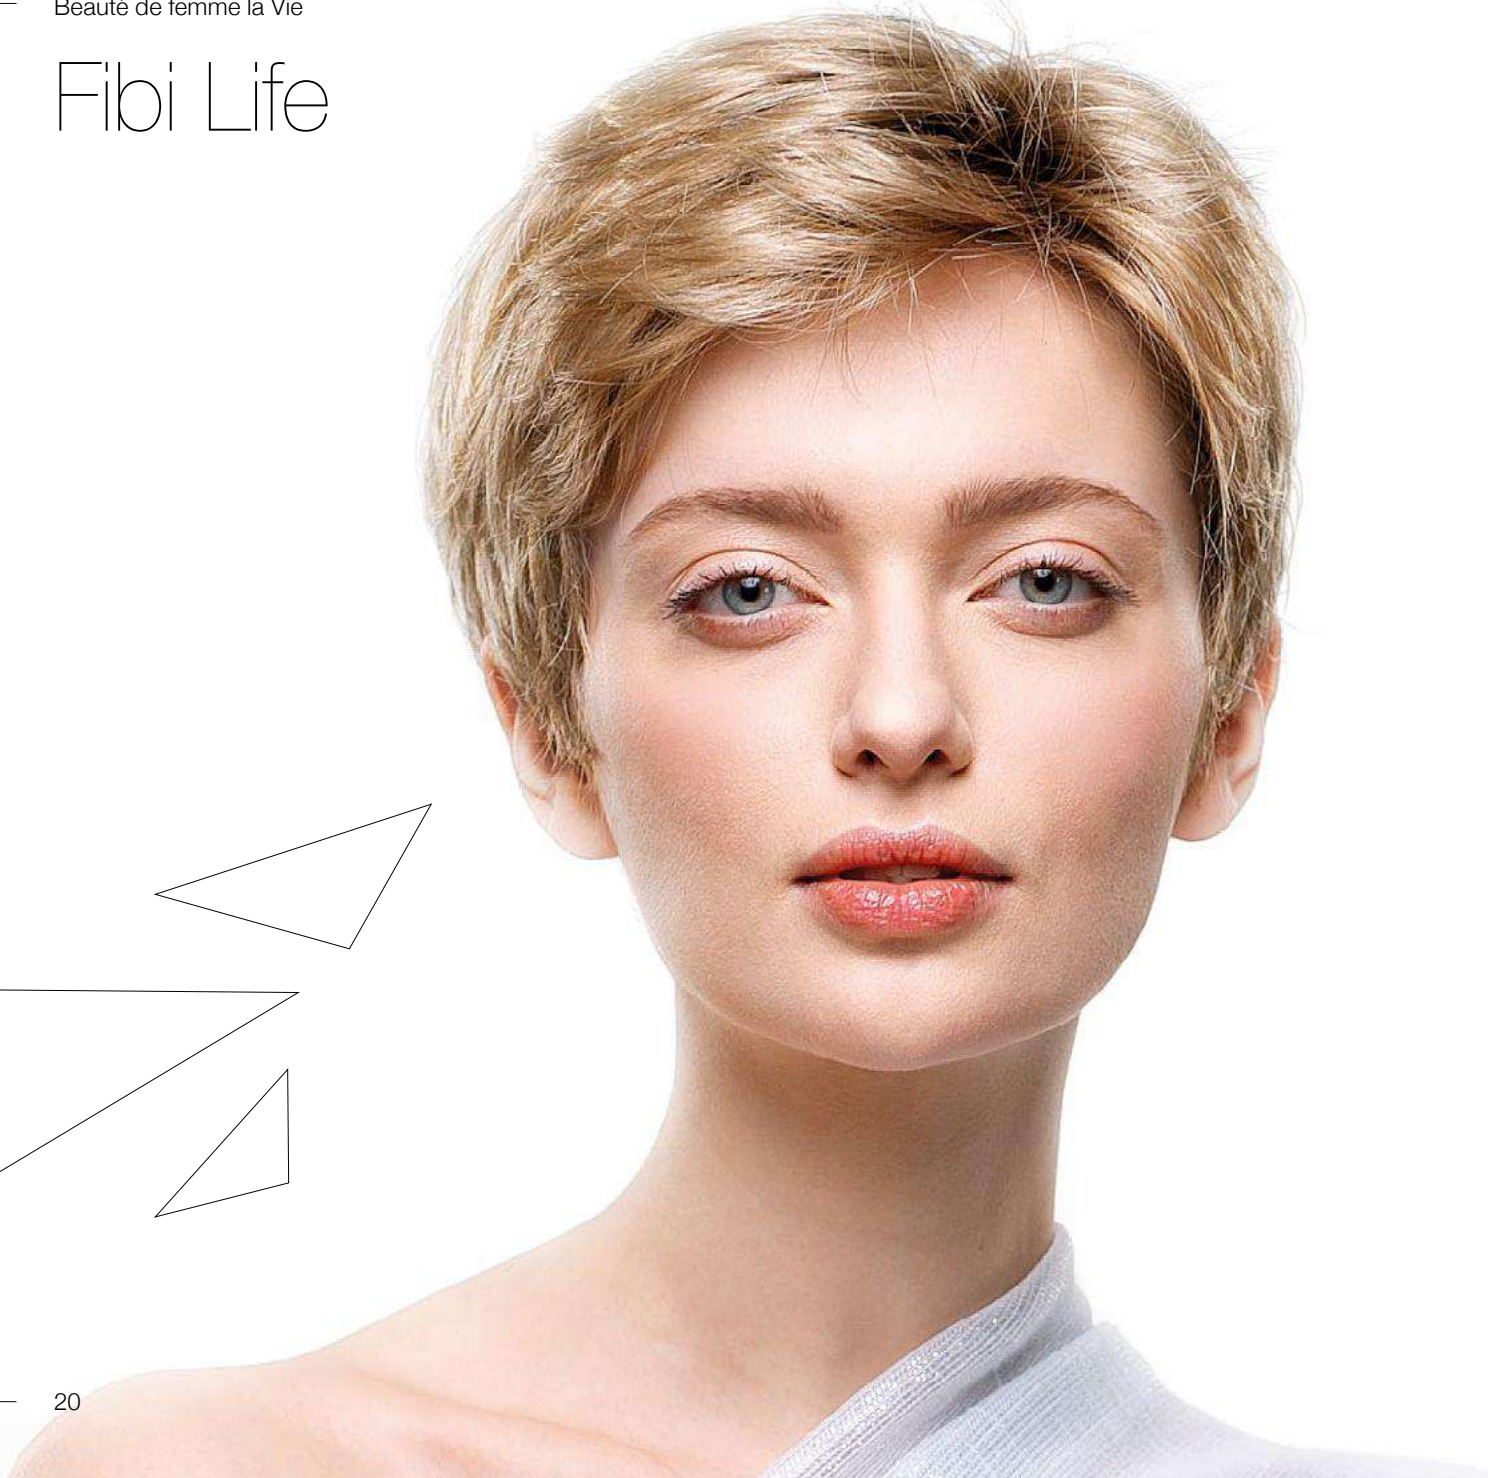

26/27/20

18/22/12/8R

4/8

23N/28/30/30R

32/133

Beauté de femme la Vie

Fibi Life

Fibi Life

Base: mono crown

Colours:

26/25/22/10R

18/24/22

14/16/6R

4/30/6R

59

Beauté de femme la Vie