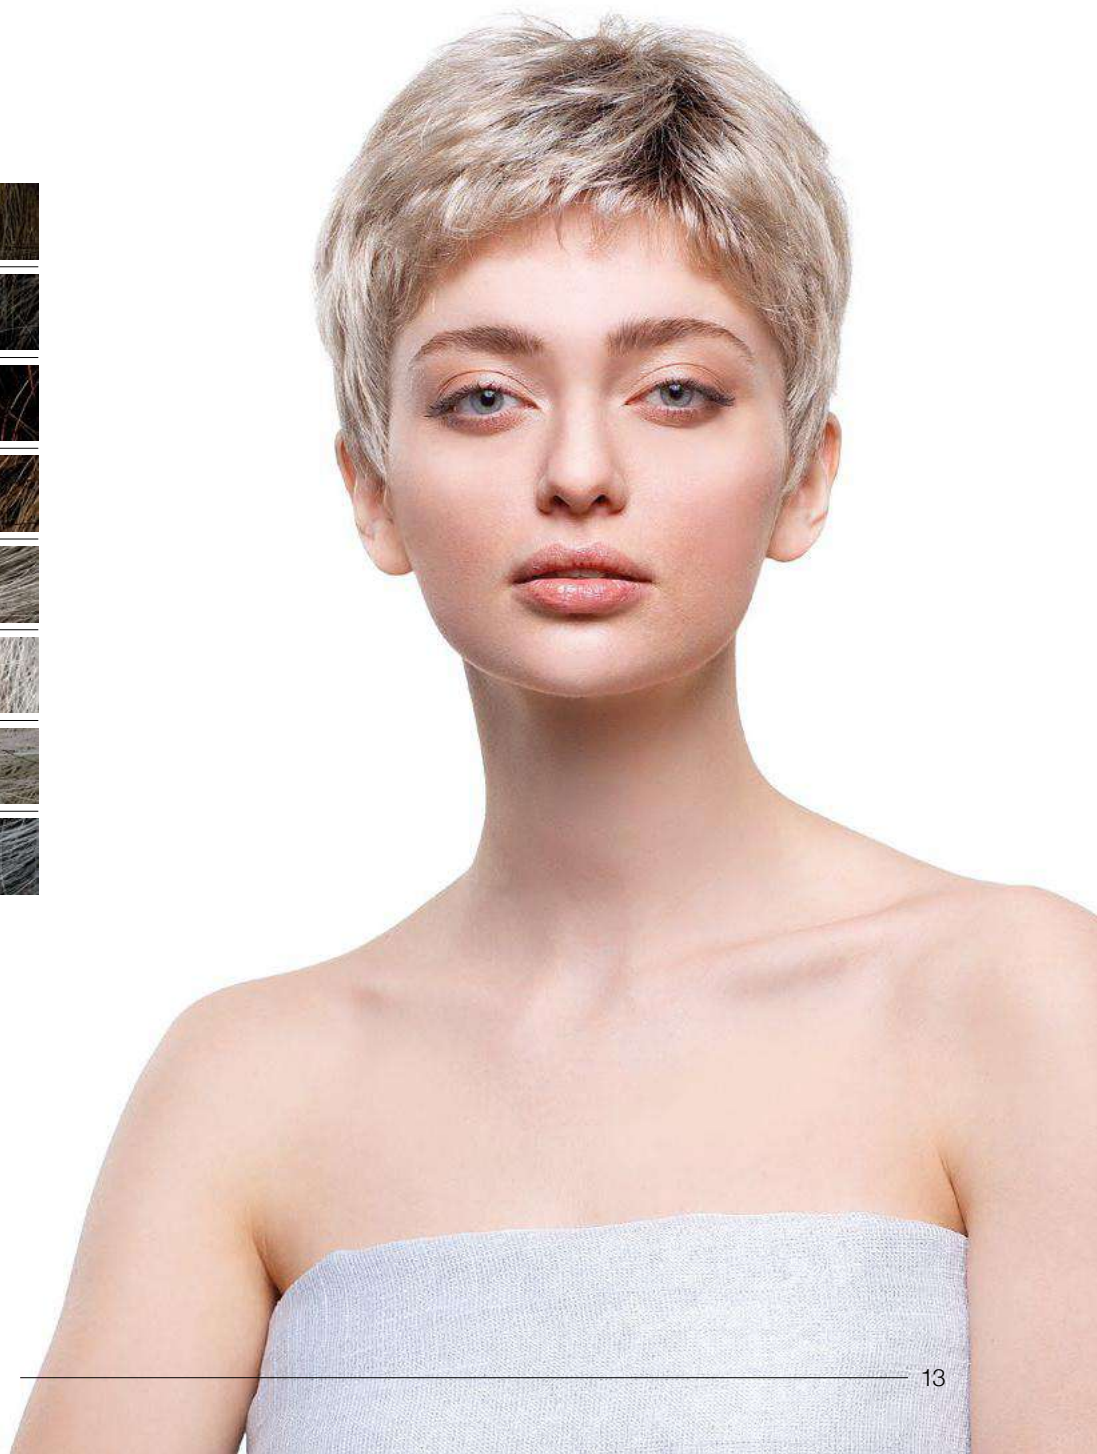

Colette New

Base: wefted

Colours:

8/12/10

4/6

130/31/4R

30/33

38/48/36

59

56

51