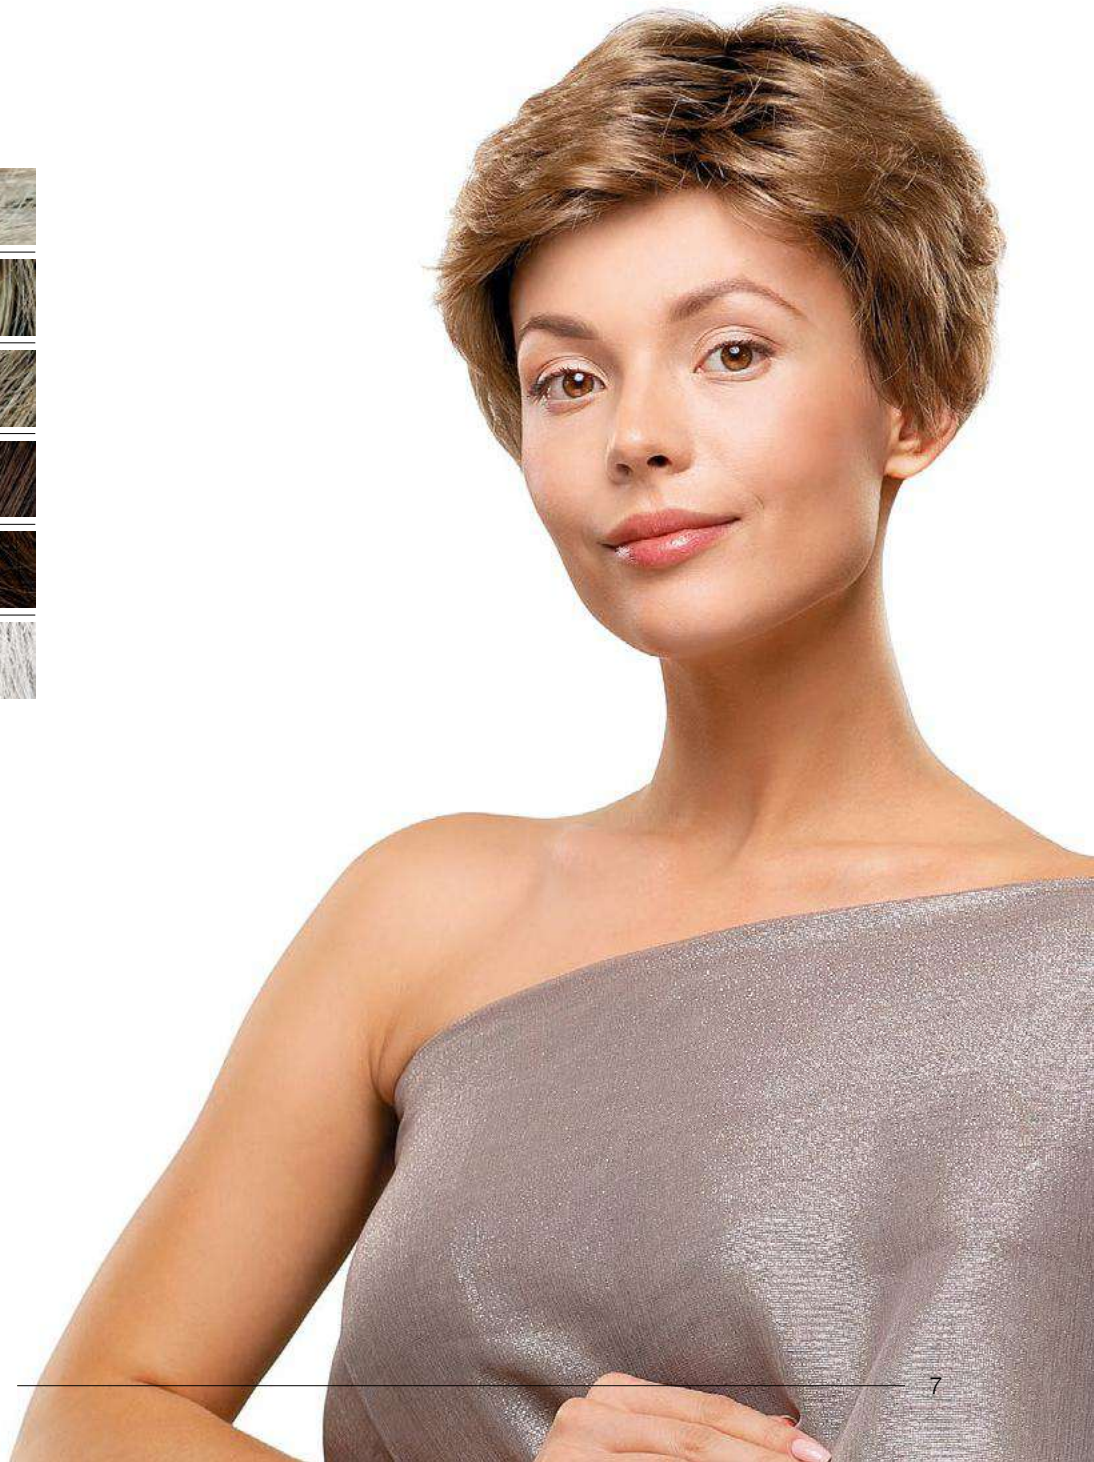

59

Beauté de femme la Vie

Poker Life

Poker Life

Base: wefted

Colours:

101/24/38R

26/25/22/10R